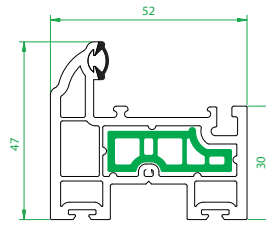

**4001**  
Outer Frame

**4002**  
Small Sash

**4003**  
Medium Sash

**4005**  
150mm Cill

**4006**  
185mm Cill

**4007**  
225mm Cill

**4008**  
24mm Ovolo Co Ex  
Glazing Bead

**4009**  
24mm Square Co Ex  
Glazing Bead

**4010**  
Interlock

**4012**  
Sash Stop

**4013**  
Sash Stop with upstand

**4101**  
Georgian Bar

**4120**  
20mm Add On

**4401**  
Thermal Insert  
For 4003 Medium Sash

**4402**  
Thermal Insert  
For 4003 Medium Sash