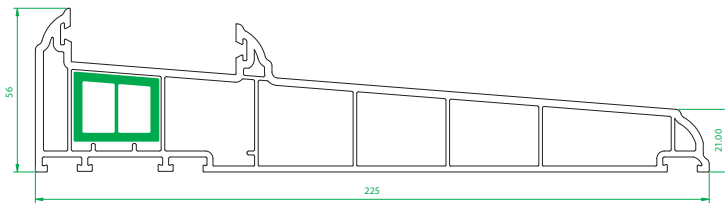

**4001**  
Outer Frame

**4002**  
Small Sash

**4003**  
Medium Sash

**4005**  
150mm Cill

**4006**  
185mm Cill

**4007**  
225mm Cill

**4008**  
24mm Ovolo Co Ex  
Glazing Bead

**4009**  
24mm Square Co Ex  
Glazing Bead

**4010**  
Interlock

**4012**  
Sash Stop

**4013**  
Sash Stop with upstand

**4101**  
Georgian Bar

**4120**  
20mm Add On

**4401**  
Thermal Insert  
For 4003 Medium Sash

**4402**  
Thermal Insert  
For 4003 Medium Sash