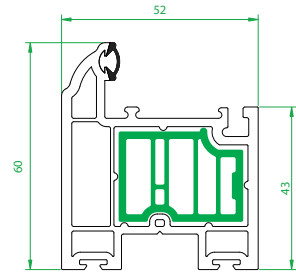

**4001**  
Outer Frame

**4002**  
Small Sash

**4003**  
Medium Sash

**4005**  
150mm Cill

**4006**  
185mm Cill

**4007**  
225mm Cill

**4008**  
24mm Ovolo Co Ex  
Glazing Bead

**4009**  
24mm Square Co Ex  
Glazing Bead

**4010**  
Interlock

**4012**  
Sash Stop

**4013**  
Sash Stop with upstand

**4101**  
Georgian Bar

**4120**  
20mm Add On

**4401**  
Thermal Insert  
For 4003 Medium Sash

**4402**  
Thermal Insert  
For 4003 Medium Sash