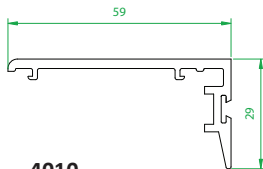

**4001**  
Outer Frame

**4002**  
Small Sash

**4003**  
Medium Sash

**4005**  
150mm Cill

**4006**  
185mm Cill

**4007**  
225mm Cill

**4008**  
24mm Ovolo Co Ex  
Glazing Bead

**4009**  
24mm Square Co Ex  
Glazing Bead

**4010**  
Interlock

**4012**  
Sash Stop

**4013**  
Sash Stop with upstand

**4101**  
Georgian Bar

**4120**  
20mm Add On

**4401**  
Thermal Insert  
For 4003 Medium Sash

**4402**  
Thermal Insert  
For 4003 Medium Sash