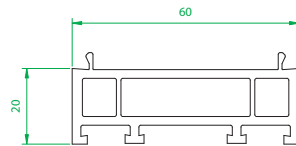

**4001**  
Outer Frame

**4002**  
Small Sash

**4003**  
Medium Sash

**4005**  
150mm Cill

**4006**  
185mm Cill

**4007**  
225mm Cill

**4008**  
24mm Ovolo Co Ex  
Glazing Bead

**4009**  
24mm Square Co Ex  
Glazing Bead

**4010**  
Interlock

**4012**  
Sash Stop

**4013**  
Sash Stop with upstand

**4101**  
Georgian Bar

**4120**  
20mm Add On

**4401**  
Thermal Insert  
For 4003 Medium Sash

**4402**  
Thermal Insert  
For 4003 Medium Sash