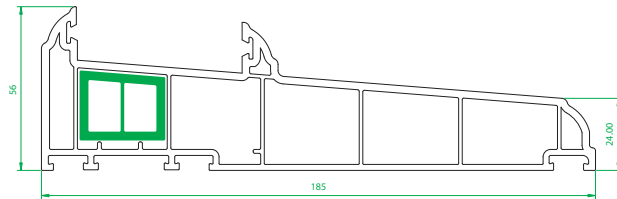

**4001**  
Outer Frame

**4002**  
Small Sash

**4003**  
Medium Sash

**4005**  
150mm Cill

**4006**  
185mm Cill

**4007**  
225mm Cill

**4008**  
24mm Ovolo Co Ex  
Glazing Bead

**4009**  
24mm Square Co Ex  
Glazing Bead

**4010**  
Interlock

**4012**  
Sash Stop

**4013**  
Sash Stop with upstand

**4101**  
Georgian Bar

**4120**  
20mm Add On

**4401**  
Thermal Insert  
For 4003 Medium Sash

**4402**  
Thermal Insert  
For 4003 Medium Sash