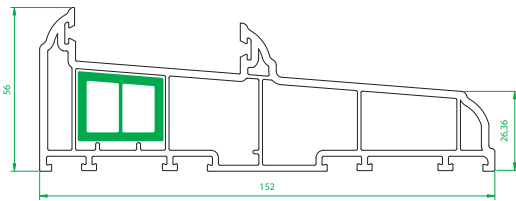

**4001**  
Outer Frame

**4002**  
Small Sash

**4003**  
Medium Sash

**4005**  
150mm Cill

**4006**  
185mm Cill

**4007**  
225mm Cill

**4008**  
24mm Ovolo Co Ex  
Glazing Bead

**4009**  
24mm Square Co Ex  
Glazing Bead

**4010**  
Interlock

**4012**  
Sash Stop

**4013**  
Sash Stop with upstand

**4101**  
Georgian Bar

**4120**  
20mm Add On

**4401**  
Thermal Insert  
For 4003 Medium Sash

**4402**  
Thermal Insert  
For 4003 Medium Sash