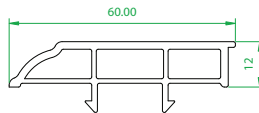

**4001**  
Outer Frame

**4002**  
Small Sash

**4003**  
Medium Sash

**4005**  
150mm Cill

**4006**  
185mm Cill

**4007**  
225mm Cill

**4008**  
24mm Ovolo Co Ex  
Glazing Bead

**4009**  
24mm Square Co Ex  
Glazing Bead

**4010**  
Interlock

**4012**  
Sash Stop

**4013**  
Sash Stop with upstand

**4101**  
Georgian Bar

**4120**  
20mm Add On

**4401**  
Thermal Insert  
For 4003 Medium Sash

**4402**  
Thermal Insert  
For 4003 Medium Sash