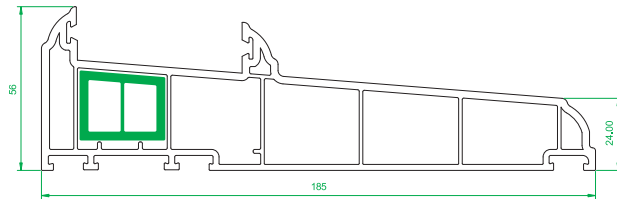

**4001**  
Outer Frame

**4002**  
Small Sash

**4003**  
Medium Sash

**4005**  
150mm Cill

**4006**  
185mm Cill

**4007**  
225mm Cill

**4008**  
24mm Ovolo Co Ex  
Glazing Bead

**4009**  
24mm Square Co Ex  
Glazing Bead

**4010**  
Interlock

**4012**  
Sash Stop

**4013**  
Sash Stop with upstand

**4101**  
Astragal Bar

**4120**  
20mm Add On

**4401**  
Thermal Insert  
For 4001 Outer Frame

**4402**  
Thermal Insert  
For 4003 Medium Sash