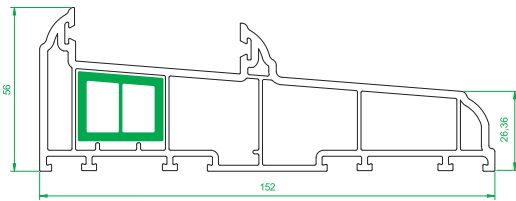

**4001**  
Outer Frame

**4002**  
Small Sash

**4003**  
Medium Sash

**4005**  
150mm Cill

**4006**  
185mm Cill

**4007**  
225mm Cill

**4008**  
24mm Ovolo Co Ex  
Glazing Bead

**4009**  
24mm Square Co Ex  
Glazing Bead

**4010**  
Interlock

**4012**  
Sash Stop

**4013**  
Sash Stop with upstand

**4101**  
Astragal Bar

**4120**  
20mm Add On

**4401**  
Thermal Insert  
For 4001 Outer Frame

**4402**  
Thermal Insert  
For 4003 Medium Sash