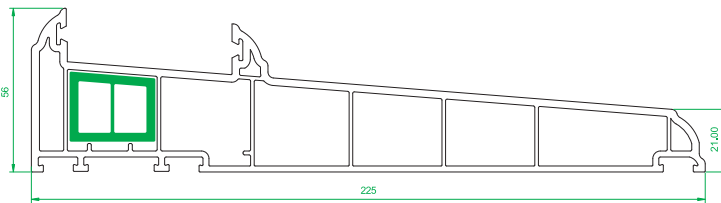

**4001**  
Outer Frame

**4002**  
Small Sash

**4003**  
Medium Sash

**4005**  
150mm Cill

**4006**  
185mm Cill

**4007**  
225mm Cill

**4008**  
24mm Ovolo Co Ex  
Glazing Bead

**4009**  
24mm Square Co Ex  
Glazing Bead

**4010**  
Interlock

**4012**  
Sash Stop

**4013**  
Sash Stop with upstand

**4101**  
Astragal Bar

**4120**  
20mm Add On

**4401**  
Thermal Insert  
For 4001 Outer Frame

**4402**  
Thermal Insert  
For 4003 Medium Sash