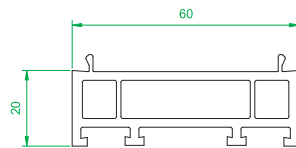

**4001**  
Outer Frame

**4002**  
Small Sash

**4003**  
Medium Sash

**4005**  
150mm Cill

**4006**  
185mm Cill

**4007**  
225mm Cill

**4008**  
24mm Ovolo Co Ex  
Glazing Bead

**4009**  
24mm Square Co Ex  
Glazing Bead

**4010**  
Interlock

**4012**  
Sash Stop

**4013**  
Sash Stop with upstand

**4101**  
Astragal Bar

**4120**  
20mm Add On

**4401**  
Thermal Insert  
For 4001 Outer Frame

**4402**  
Thermal Insert  
For 4003 Medium Sash