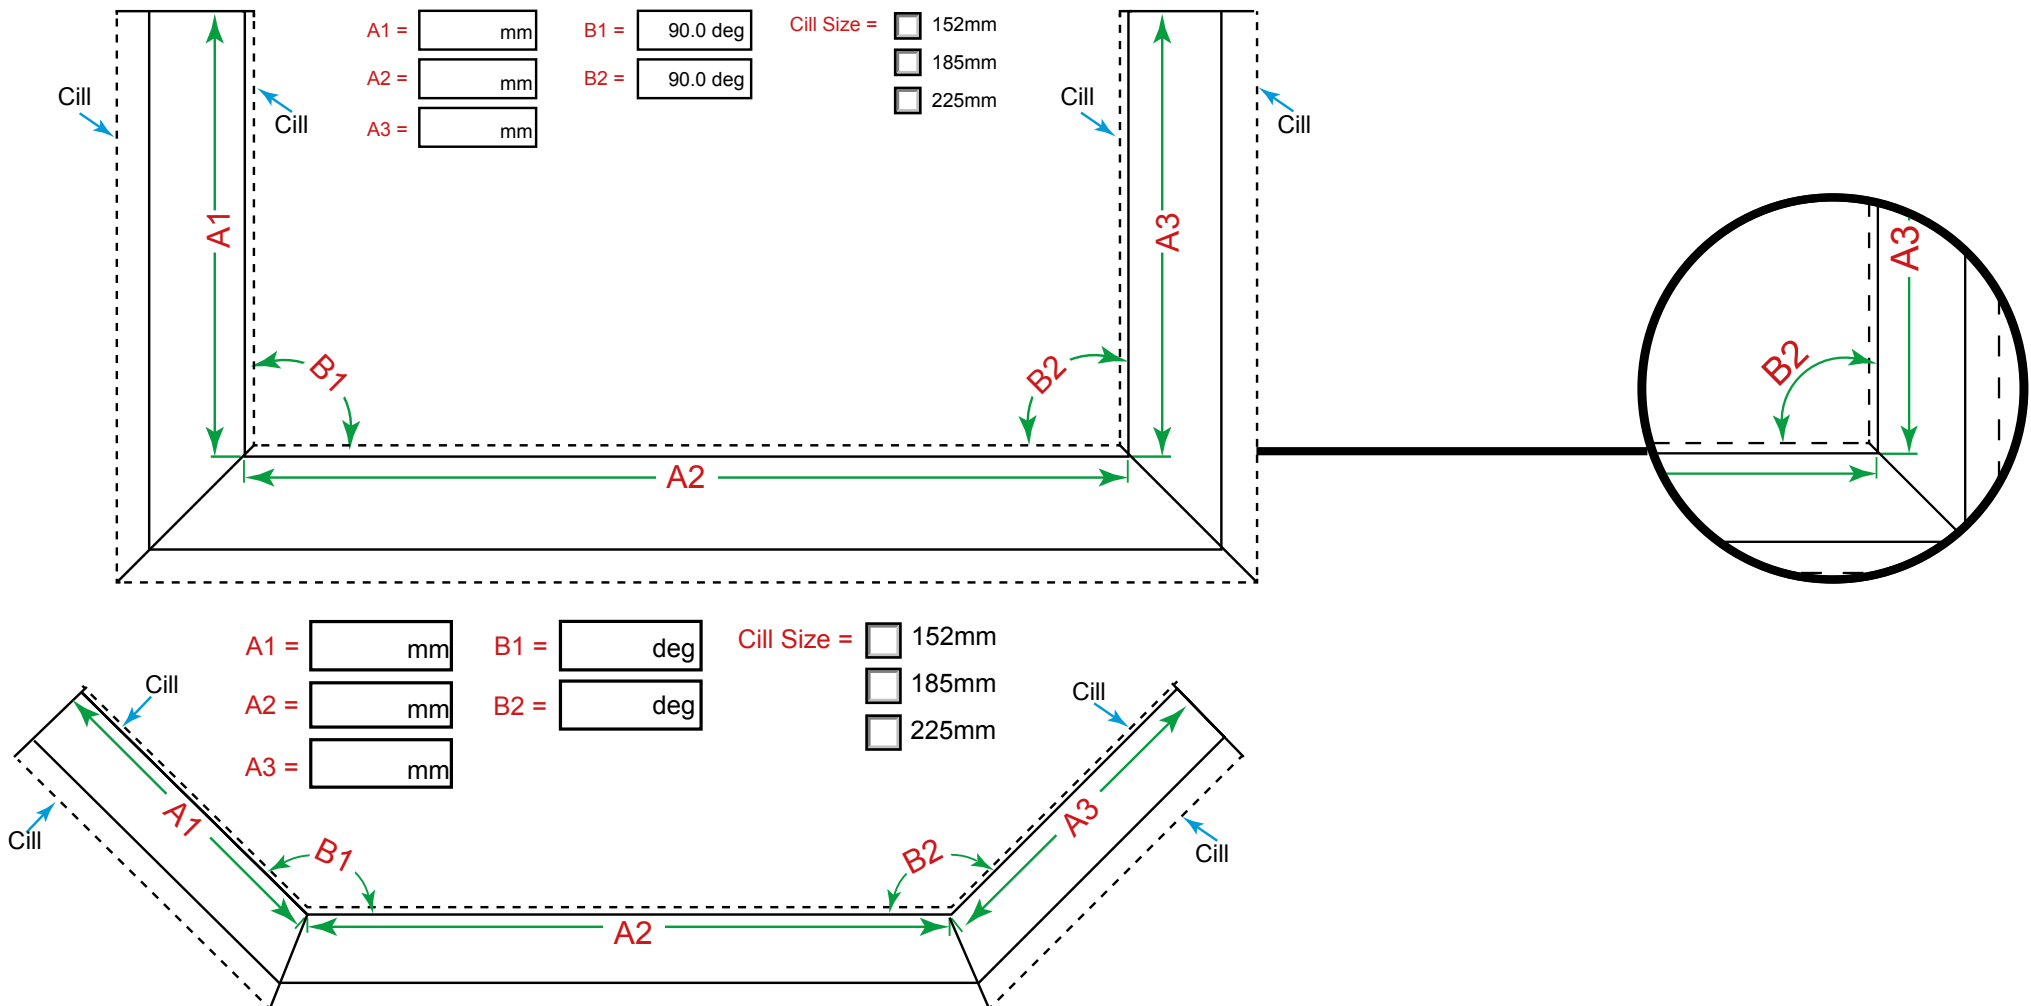

# Bays Order Form

When measuring your bay windows we only require the 'A' measurements and the 'B' angles which are measured from the bottom of the frame on the inside.

Do not measure from the cill we only need the cill size required 152mm, 185mm or 225mm.

**PLEASE NOTE:** Bays are pre-assembled and delivered assembled.