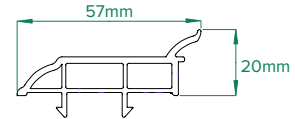

4013
Sash Stop with upstand