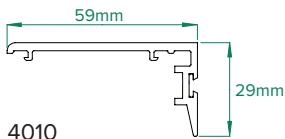

4001
Outerframe

4002
Small Sash

4003
Medium Sash

4005
150mm cill

4006
185mm cill

4007
225mm cill

4008
24mm Ovolo Co Ex
Glazing Bead

4009
24mm Square Co Ex
Glazing Bead