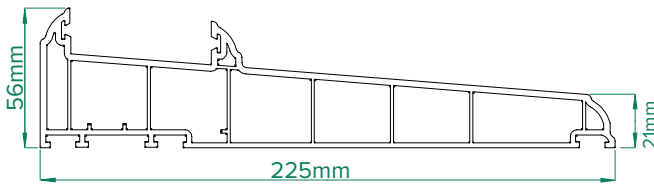

4001
Outerframe

4002
Small Sash

4003
Medium Sash

4005
150mm cill

4006
185mm cill

4007
225mm cill

4008
24mm Ovolo Co Ex
Glazing Bead

4009
24mm Square Co Ex
Glazing Bead

4010
Interlock

4012
Sash Stop

4013
Sash Stop with upstand

4101
Astragal Bar

5040
40mm Add On

5025
25mm Add On