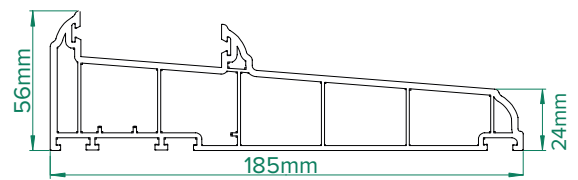

4001
Outerframe

4002
Small Sash

4003
Medium Sash

4005
150mm cill

4006
185mm cill

4007
225mm cill

4008
24mm Ovolo Co Ex
Glazing Bead

4009
24mm Square Co Ex
Glazing Bead

4010
Interlock

4012
Sash Stop

4013
Sash Stop with upstand

4101
Astragal Bar

5040
40mm Add On

5025
25mm Add On