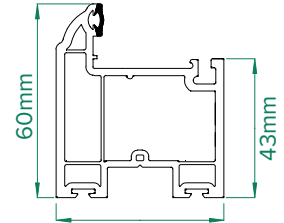

4001
Outerframe

4002
Small Sash

4003
Medium Sash

4005
150mm cill

4006
185mm cill

4007
225mm cill

4008
24mm Ovolo Co Ex
Glazing Bead

4009
24mm Square Co Ex
Glazing Bead

4010
Interlock

4012
Sash Stop

4013
Sash Stop with upstand

4101
Astragal Bar

5040
40mm Add On

5025
25mm Add On