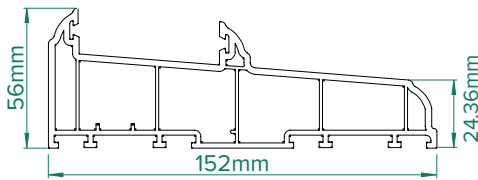

4001
Outerframe

4002
Small Sash

4003
Medium Sash

4005
150mm cill

4006
185mm cill

4007
225mm cill

4008
24mm Ovolo Co Ex
Glazing Bead

4009
24mm Square Co Ex
Glazing Bead

4010
Interlock

4012
Sash Stop

4013
Sash Stop with upstand

4101
Astragal Bar

5040
40mm Add On

5025
25mm Add On